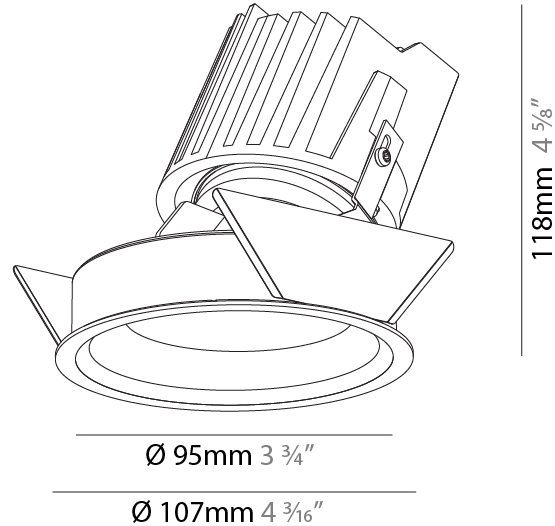

PHYSICAL

Shape: Round
Diameter (mm): 107
Diameter (in): 4 3/8
Height (mm): 118
Height (in): 4 5/8
Ceiling Thickness (mm): 10 / 12.5 / 15
Ceiling Thickness (in): 3/8 or 1/2 or 9/16
Min. Recessing Depth (mm): 140
Min. Recessing Depth (in): 5 1/2
Light Distribution: Adjustable / Asymmetric
Weight (kg): 0.473
Weight (lbs): 1.04
Fixture Finish: SSR / BKV / CWI / CRY / HAB / LAG / UFT / ITA / RUA / RUR / MIC / FTG / MYG / TWT / LOD / PUS / FRO / FUP / KIA / POP / BLS / SPG / MEY / GOH / GUM / CHC / COM / ABZ / JAG / OBR / MOS / ROR
Fixture Material: Aluminum Die Cast
Cut-out Measurements: 98mm / 3 7/8"

ELECTRICAL

Lamp Type: LED (Zhaga Standard)
Input Wattage (W): 16.5
Total Output Wattage (W): 14
Dimming: Tri-Mode (Non-Dimming and Phase Dimming (120Vac only) and 0-10V Dimming)
Driver Included: No
Driver Location: Recessed Housing
Driver Type: Constant Current - Universal
Driver Class: Class 2
Housing: See components
Input Voltage (V): 120 - 277
Constant Current (MA): 350

LED

Number of LEDs: 1
Color Temperature (°K): 2700 / 3000 / 3500 / 4000
Max. Delivered Lumen (lm): 1030 / 1070 / 1117 / 1140
Nominal Lumen (lm): 1386 / 1438 / 1511 / 1542
CRI: >90 CRI
Lamp Life (hrs): 50000

OPTICAL

Reflector: 20 / 40 / 60
Adjustability: Fixed

RATINGS AND CERTIFICATIONS

Certified By: Certified for North American Standards
IP rating: IP20

PROJECT	_____
TYPE	_____
SPECIFIER	_____
QUANTITY	_____
DATE	_____

98mm 3 7/8"
140mm 5 1/2"
10 | 15mm 3/8" 5/16"
30°
↑
A