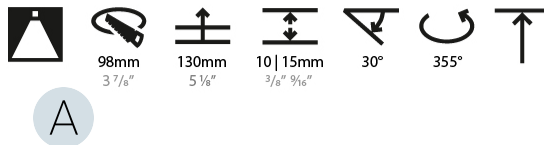

PHYSICAL

Shape: Round
Diameter (mm): 107
Diameter (in): 4 3/16
Height (mm): 112
Height (in): 4 7/16
Ceiling Thickness (mm): 10 / 12.5 / 15
Ceiling Thickness (in): 3/8 or 1/2 or 9/16
Min. Recessing Depth (mm): 130
Min. Recessing Depth (in): 5 1/8
Light Distribution: Adjustable / Downlight
Weight (kg): 0.46
Weight (lbs): 1.01
Fixture Finish: SSR / BKV / CWI / CRY / HAB / LAG / UFT / ITA / RUA / RUR / MIC / FTG / MYG / TWT / LOD / PUS / FRO / FUP / KIA / POP / BLS / SPG / MEY / GOH / GUM / CHC / COM / ABZ / JAG / OBR / MOS / ROR
Fixture Material: Aluminum Die Cast
Cut-out Measurements: 98mm / 3 7/8"

ELECTRICAL

Lamp Type: LED (Zhaga Standard)
Input Wattage (W): 16.5
Total Output Wattage (W): 14
Dimming: Tri-Mode (Non-Dimming and Phase Dimming (120Vac only) and 0-10V Dimming)
Driver Included: No
Driver Location: Recessed Housing
Driver Type: Constant Current - Universal
Driver Class: Class 2
Housing: See components
Input Voltage (V): 120 - 277
Constant Current (MA): 500

LED

Number of LEDs: 1
Color Temperature (°K): 2700 / 3000 / 3500 / 4000
Max. Delivered Lumen (lm): 930 / 960 / 1009 / 1030
Nominal Lumen (lm): 1386 / 1438 / 1511 / 1542
CRI: >90 CRI
Lamp Life (hrs): 50000

OPTICAL

Reflector: 20 / 40 / 60
Adjustability: Rotational 355°, Tilt 30°

RATINGS AND CERTIFICATIONS

Certified By: Certified for North American Standards
IP rating: IP20