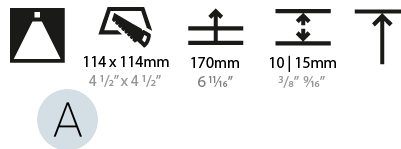

Series: Bioniq
Subseries: Bioniq Square Deep
Brand: Prolicht
Division: Architectural
Mounting Type: Recessed
Mounting Location: Ceiling
Subcategory: Downlight

PHYSICAL

Shape: Square
Length (mm): 119
Length (in): 4 11/16
Width (mm): 119
Width (in): 4 11/16
Depth (mm): 150
Depth (in): 5 7/8
Ceiling Thickness (mm): 10 / 12.5 / 15
Ceiling Thickness (in): 3/8 or 1/2 or 9/16
Min. Recessing Depth (mm): 170
Min. Recessing Depth (in): 6 11/16
Light Distribution: Downlight
Weight (kg): 0.626
Weight (lbs): 1.38
Fixture Finish: SSR / BKV / CWI / CRY / HAB / LAG / UFT / ITA / RUA / RUR / MIC / FTG / MYG / TWT / LOD / PUS / FRO / FUP / KIA / POP / BLS / SPG / MEY / GOH / GUM / CHC / COM / ABZ / JAG / OBR / MOS / ROR
Fixture Material: Aluminum Die Cast
Cut-out Measurements: 114mm / 4 1/2" x 114mm / 4 1/2"

ELECTRICAL

Lamp Type: LED (Zhaga Standard)
Input Wattage (W): 16.5
Total Output Wattage (W): 14
Dimming: Tri-Mode (Non-Dimming and Phase Dimming (120Vac only) and 0-10V Dimming)
Driver Included: No
Driver Location: Recessed Housing
Driver Type: Constant Current - Universal
Driver Class: Class 2
Input Voltage (V): 120 - 277
Constant Current (MA): 500

LED

Number of LEDs: 1
Color Temperature (°K): 2700 / 3000 / 3500 / 4000
Max. Delivered Lumen (lm): 940 / 980 / 1029 / 1050
Nominal Lumen (lm): 1386 / 1438 / 1511 / 1542
CRI: >90 CRI

OPTICAL

Reflector: 20 / 40 / 60

RATINGS AND CERTIFICATIONS

Certified By: Certified for North American Standards
IP rating: IP20