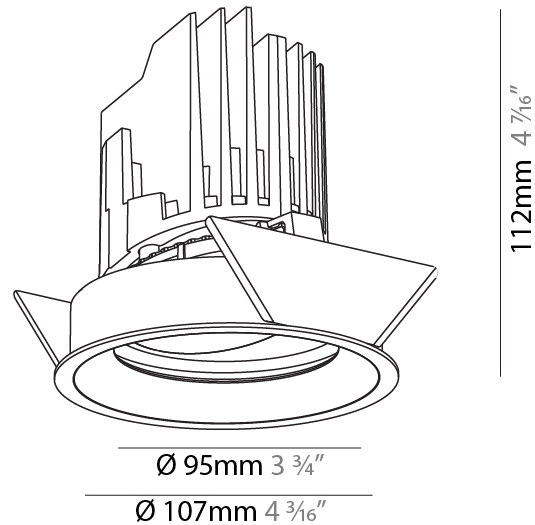

PHYSICAL

Shape: Round
Diameter (mm): 107
Diameter (in): 4 3/16
Height (mm): 112
Height (in): 4 7/16
Ceiling Thickness (mm): 10 / 12.5 / 15
Ceiling Thickness (in): 3/8 or 1/2 or 9/16
Min. Recessing Depth (mm): 130
Min. Recessing Depth (in): 5 1/8
Light Distribution: Adjustable / Downlight
Weight (kg): 0.484
Weight (lbs): 1.07
Fixture Finish: SSR / BKV / CWI / CRY / HAB / LAG / UFT / ITA / RUA / RUR / MIC / FTG / MYG / TWT / LOD / PUS / FRO / FUP / KIA / POP / BLS / SPG / MEY / GOH / GUM / CHC / COM / ABZ / JAG / OBR / MOS / ROR
Fixture Material: Aluminum Die Cast
Cut-out Measurements: 98mm / 3 7/8"

ELECTRICAL

Lamp Type: LED (Zhaga Standard)
Input Wattage (W): 16.5
Total Output Wattage (W): 14
Dimming: Tri-Mode (Non-Dimming and Phase Dimming (120Vac only) and 0-10V Dimming)
Driver Included: No
Driver Location: Recessed Housing
Driver Type: Constant Current - Universal
Driver Class: Class 2
Housing: See components
Input Voltage (V): 120 - 277
Constant Current (MA): 500

LED

Number of LEDs: 1
Color Temperature (°K): 2700 / 3000 / 3500 / 4000
Max. Delivered Lumen (lm): 1140 / 1180 / 1245 / 1270
Nominal Lumen (lm): 1386 / 1438 / 1511 / 1542
CRI: >90 CRI
Lamp Life (hrs): 50000

OPTICAL

Reflector: 14 / 18 / 42
Adjustability: Rotational 355°, Tilt 30°

RATINGS AND CERTIFICATIONS

Certified By: Certified for North American Standards
IP rating: IP54