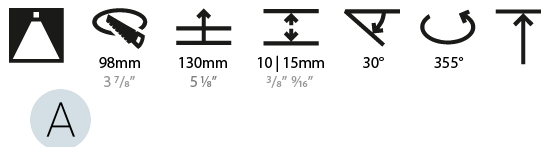

PHYSICAL

Shape: Square
Length (mm): 107
Length (in): 4 ³/₁₆"
Width (mm): 107
Width (in): 4 ³/₁₆"
Depth (mm): 112
Depth (in): 4 ⁷/₁₆"
Ceiling Thickness (mm): 10 / 12.5 / 15
Ceiling Thickness (in): 3/8 or 1/2 or 9/16
Min. Recessing Depth (mm): 130
Min. Recessing Depth (in): 5 ¹/₈"
Light Distribution: Adjustable / Downlight
Weight (kg): 0.479
Weight (lbs): 1.06
Fixture Finish: SSR / BKV / CWI / CRY / HAB / LAG / UFT / ITA / RUA / RUR / MIC / FTG / MYG / TWT / LOD / PUS / FRO / FUP / KIA / POP / BLS / SPG / MEY / GOH / GUM / CHC / COM / ABZ / JAG / OBR / MOS / ROR
Fixture Material: Aluminum Die Cast
Cut-out Measurements: 98mm / 3 7/8"

ELECTRICAL

Lamp Type: LED (Zhaga Standard)
Input Wattage (W): 16.5
Total Output Wattage (W): 14
Dimming: Tri-Mode (Non-Dimming and Phase Dimming (120Vac only) and 0-10V Dimming)
Driver Included: No
Driver Location: Recessed Housing
Driver Type: Constant Current - Universal
Driver Class: Class 2
Housing: See components
Input Voltage (V): 120 - 277
Constant Current (MA): 500

LED

Number of LEDs: 1
Color Temperature (°K): 2700 / 3000 / 3500 / 4000
Max. Delivered Lumen (lm): 940 / 980 / 1029 / 1050
Nominal Lumen (lm): 1386 / 1438 / 1511 / 1542
CRI: >90 CRI
Lamp Life (hrs): 50000

OPTICAL

Reflector°: 20 / 40 / 60
Adjustability: Rotational 355°; Tilt 30°

RATINGS AND CERTIFICATIONS

Certified By: Certified for North American Standards
IP rating: IP20

PROJECT
TYPE
SPECIFIER
QUANTITY
DATE