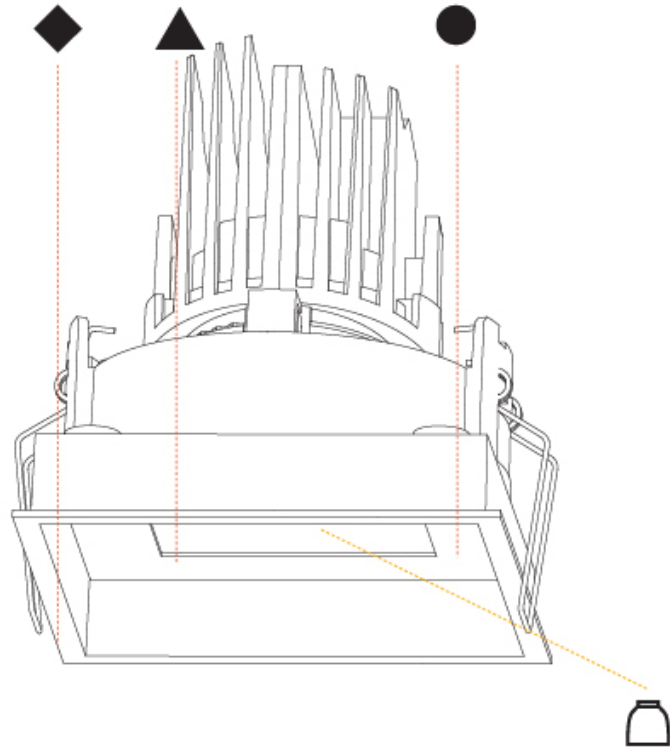

BIONIQ SQUARE ADJUSTABLE COMFORT RECESSED

A35362-

For Color / Finish Chart & Symbology see Appendix or product page downloadable area.

	27K	35K	30K	40K	°K
Color Temperature	2700K	3500K	3000K	4000K	
Reflector	20	40	60		
	20°	40°	60°		

ORDER-EXAMPLE: **◆ ▲ ● °K ▭**
L3XXXX- 02 02 02 30K 20
Black Black Black 3000K 20°