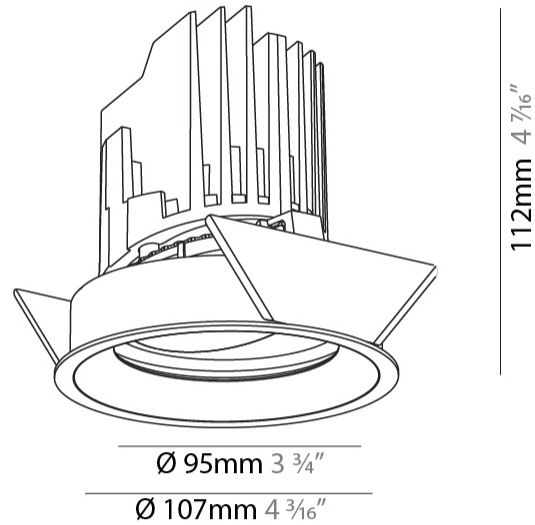

PHYSICAL

Shape: Round
Diameter (mm): 107
Diameter (in): 4 3/16
Height (mm): 112
Height (in): 4 7/16
Ceiling Thickness (mm): 10 / 12.5 / 15
Ceiling Thickness (in): 3/8 or 1/2 or 9/16
Min. Recessing Depth (mm): 130
Min. Recessing Depth (in): 5 1/8
Light Distribution: Adjustable / Downlight
Weight (kg): 0.46
Weight (lbs): 1.01
Fixture Finish: SSR / BKV / CWI / CRY / HAB / LAG / UFT / ITA / RUA / RUR / MIC / FTG / MYG / TWT / LOD / PUS / FRO / FUP / KIA / POP / BLS / SPG / MEY / GOH / GUM / CHC / COM / ABZ / JAG / OBR / MOS / ROR
Fixture Material: Aluminum Die Cast
Cut-out Measurements: 98mm / 3 7/8"

ELECTRICAL

Lamp Type: LED (Zhaga Standard)
Input Wattage (W): 16.5
Total Output Wattage (W): 14
Dimming: Tri-Mode (Non-Dimming and Phase Dimming (120Vac only) and 0-10V Dimming)
Driver Included: No
Driver Location: Recessed Housing
Driver Type: Constant Current - Universal
Driver Class: Class 2
Housing: See components
Input Voltage (V): 120 - 277
Constant Current (MA): 500

LED

Number of LEDs: 1
Color Temperature (°K): 2700 / 3000 / 3500 / 4000
Max. Delivered Lumen (lm): 930 / 960 / 1009 / 1030
Nominal Lumen (lm): 1386 / 1438 / 1511 / 1542
CRI: >90 CRI
Lamp Life (hrs): 50000

OPTICAL

Reflector: 20 / 40 / 60
Adjustability: Rotational 355°, Tilt 30°

RATINGS AND CERTIFICATIONS

Certified By: Certified for North American Standards
IP rating: IP20