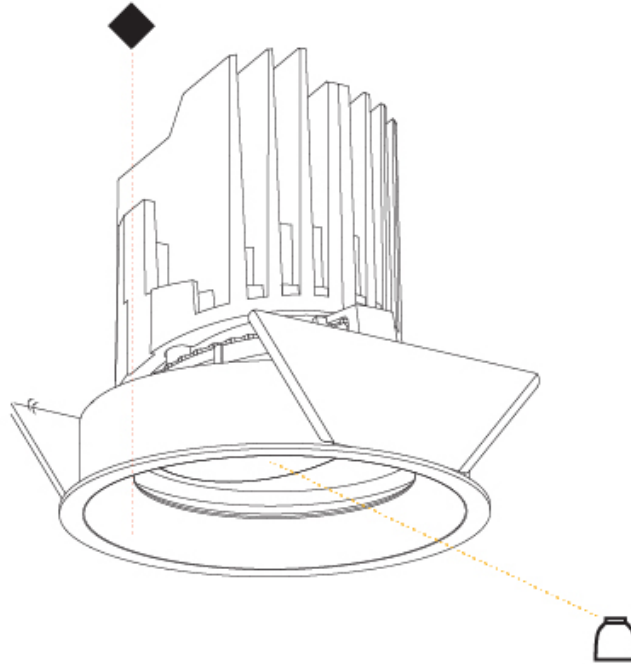

BIONIQ ROUND ADJUSTABLE RECESSED

A35239-

PROJECT _____

TYPE _____

SPECIFIER _____

QUANTITY _____

DATE _____