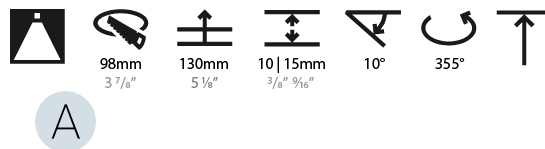

PHYSICAL

Shape: Round
Diameter (mm): 107
Diameter (in): 4 3/16
Height (mm): 112
Height (in): 4 7/16
Ceiling Thickness (mm): 10 / 12.5 / 15
Ceiling Thickness (in): 3/8 or 1/2 or 9/16
Min. Recessing Depth (mm): 130
Min. Recessing Depth (in): 5 1/8
Light Distribution: Adjustable / Downlight
Weight (kg): 0.465
Weight (lbs): 1.03
Fixture Finish: SSR / BKV / CWI / CRY / HAB / LAG / UFT / ITA / RUA / RUR / MIC / FTG / MYG / TWT / LOD / PUS / FRO / FUP / KIA / POP / BLS / SPG / MEY / GOH / GUM / CHC / COM / ABZ / JAG / OBR / MOS / ROR
Fixture Material: Aluminum Die Cast
Cut-out Measurements: 98mm / 3 7/8"

ELECTRICAL

Lamp Type: LED (Zhaga Standard)
Input Wattage (W): 16.5
Total Output Wattage (W): 13
Dimming: Tri-Mode (Non-Dimming and Phase Dimming (120Vac only) and 0-10V Dimming)
Driver Included: No
Driver Location: Recessed Housing
Driver Type: Constant Current - Universal
Driver Class: Class 2
Housing: See components
Input Voltage (V): 120 - 277
Constant Current (MA): 500

LED

Number of LEDs: 1
Color Temperature (°K): 2700 / 3000 / 3500 / 4000
Max. Delivered Lumen (lm): 1130 / 1180 / 1235 / 1260
Nominal Lumen (lm): 1386 / 1438 / 1511 / 1542
CRI: >90 CRI
Lamp Life (hrs): 50000

OPTICAL

Reflector: 20 / 40 / 60
Adjustability: Rotational 355°, Tilt 10°

RATINGS AND CERTIFICATIONS

Certified By: Certified for North American Standards
IP rating: IP54