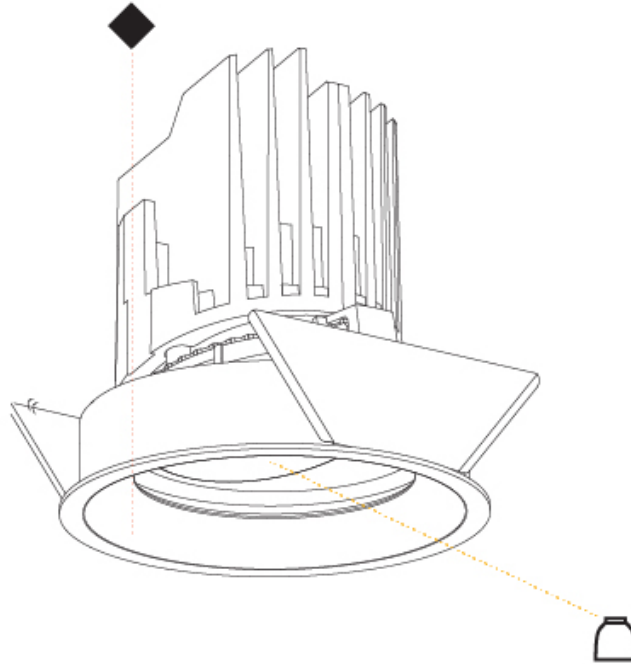

BIONIQ ROUND ADJUSTABLE RECESSED

A35227-

PROJECT

TYPE

SPECIFIER

QUANTITY

DATE