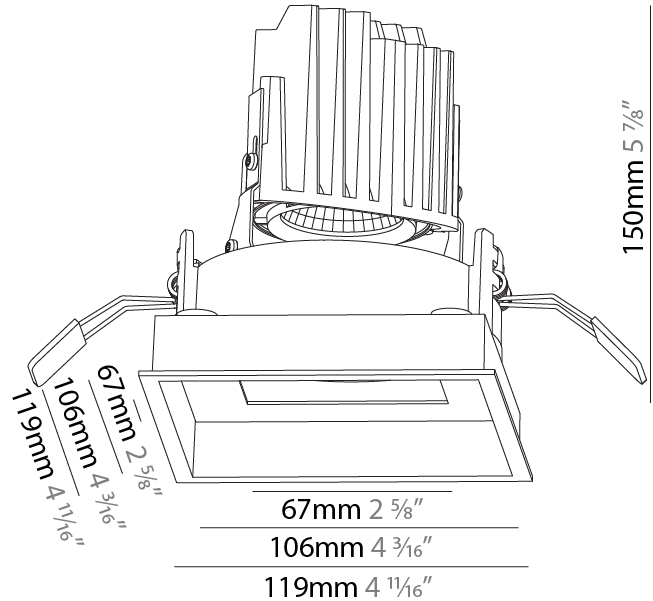

PHYSICAL

Shape: Square
Length (mm): 119
Length (in): 4 11/16
Width (mm): 119
Width (in): 4 11/16
Depth (mm): 150
Depth (in): 5 7/8
Ceiling Thickness (mm): 10 / 12.5 / 15
Ceiling Thickness (in): 3/8 or 1/2 or 9/16
Min. Recessing Depth (mm): 170
Min. Recessing Depth (in): 6 11/16
Light Distribution: Downlight
Weight (kg): 0.69
Weight (lbs): 1.5
Fixture Finish: SSR / BKV / CWI / CRY / HAB / LAG / UFT / ITA / RUA / RUR / MIC / FTG / MYG / TWT / LOD / PUS / FRO / FUP / KIA / POP / BLS / SPG / MEY / GOH / GUM / CHC / COM / ABZ / JAG / OBR / MOS / ROR
Fixture Material: Aluminum Die Cast
Cut-out Measurements: 114mm / 4 1/2" x 114mm / 4 1/2"

ELECTRICAL

Lamp Type: LED (Zhaga Standard)
Input Wattage (W): 16.5
Total Output Wattage (W): 14
Dimming: Tri-Mode (Non-Dimming and Phase Dimming (120Vac only) and 0-10V Dimming)
Driver Included: No
Driver Location: Recessed Housing
Driver Type: Constant Current - Universal
Driver Class: Class 2
Input Voltage (V): 120 - 277
Constant Current (MA): 350

LED

Number of LEDs: 1
Color Temperature (°K): 2700 / 3000 / 3500 / 4000
Max. Delivered Lumen (lm): 940 / 980 / 1029 / 1050
Nominal Lumen (lm): 1386 / 1438 / 1511 / 1542
CRI: >90 CRI
Lamp Life (hrs): 50000

OPTICAL

Reflector: 20 / 40 / 60

RATINGS AND CERTIFICATIONS

Certified By: Certified for North American Standards
IP rating: IP20