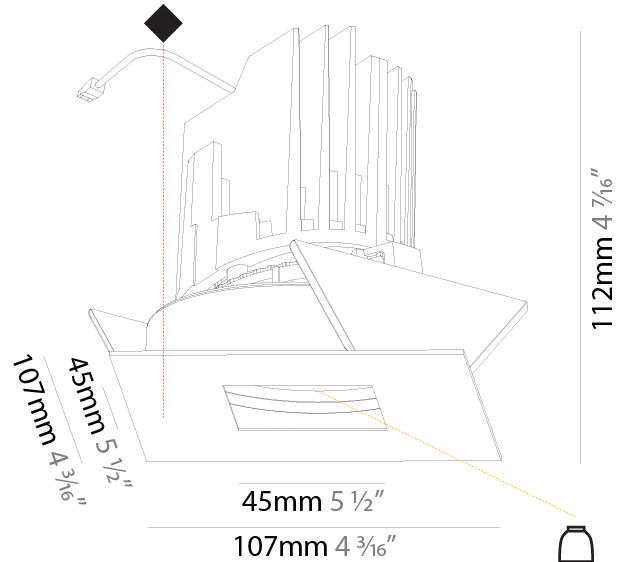

PHYSICAL

Shape: Square
Length (mm): 107
Length (in): 4 ³/₁₆"
Width (mm): 107
Width (in): 4 ³/₁₆"
Depth (mm): 112
Depth (in): 4 ⁷/₁₆"
Ceiling Thickness (mm): 10 / 12.5 / 15
Ceiling Thickness (in): 3/8 or 1/2 or 9/16
Min. Recessing Depth (mm): 130
Min. Recessing Depth (in): 5 ¹/₈"
Light Distribution: Adjustable / Downlight
Weight (kg): 0.479
Weight (lbs): 1.06
Fixture Finish: SSR / BKV / CWI / CRY / HAB / LAG / UFT / ITA / RUA / RUR / MIC / FTG / MYG / TWT / LOD / PUS / FRO / FUP / KIA / POP / BLS / SPG / MEY / GOH / GUM / CHC / COM / ABZ / JAG / OBR / MOS / ROR
Fixture Material: Aluminum Die Cast
Cut-out Measurements: 98mm / 3 7/8"

ELECTRICAL

Lamp Type: LED (Zhaga Standard)
Input Wattage (W): 16.5
Total Output Wattage (W): 14
Dimming: Tri-Mode (Non-Dimming and Phase Dimming (120Vac only) and 0-10V Dimming)
Driver Included: No
Driver Location: Recessed Housing
Driver Type: Constant Current - Universal
Driver Class: Class 2
Housing: See components
Input Voltage (V): 120 - 277
Constant Current (MA): 500

LED

Number of LEDs: 1
Color Temperature (°K): 2700 / 3000 / 3500 / 4000
Max. Delivered Lumen (lm): 940 / 980 / 1029 / 1050
Nominal Lumen (lm): 1386 / 1438 / 1511 / 1542
CRI: >90 CRI
Lamp Life (hrs): 50000

OPTICAL

Reflector°: 20 / 40 / 60
Adjustability: Rotational 355°; Tilt 30°

RATINGS AND CERTIFICATIONS

Certified By: Certified for North American Standards
IP rating: IP20

PROJECT
TYPE
SPECIFIER
QUANTITY
DATE