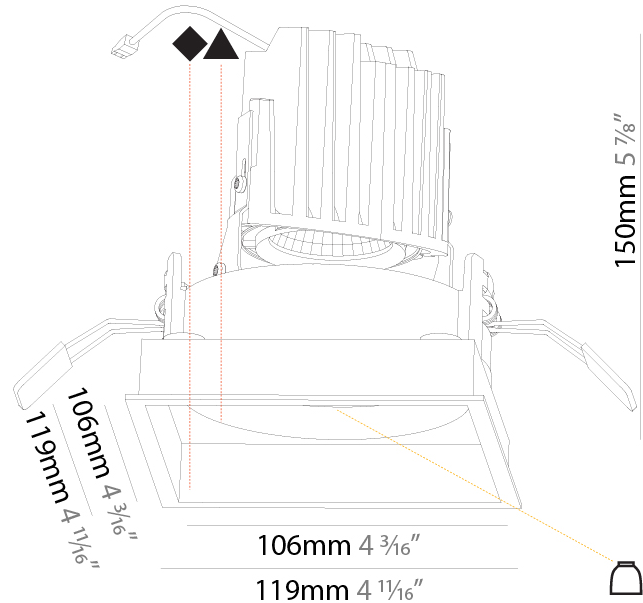

Series: Bioniq
Subseries: Bioniq Square Deep
Brand: Prolicht
Division: Architectural
Mounting Type: Recessed
Mounting Location: Ceiling
Subcategory: Downlight

PHYSICAL

Shape: Square
Length (mm): 119
Length (in): 4 11/16
Width (mm): 119
Width (in): 4 11/16
Depth (mm): 150
Depth (in): 5 7/8
Ceiling Thickness (mm): 10 / 12.5 / 15
Ceiling Thickness (in): 3/8 or 1/2 or 9/16
Min. Recessing Depth (mm): 170
Min. Recessing Depth (in): 6 11/16
Light Distribution: Downlight
Weight (kg): 0.626
Weight (lbs): 1.38
Fixture Finish: SSR / BKV / CWI / CRY / HAB / LAG / UFT / ITA / RUA / RUR / MIC / FTG / MYG / TWT / LOD / PUS / FRO / FUP / KIA / POP / BLS / SPG / MEY / GOH / GUM / CHC / COM / ABZ / JAG / OBR / MOS / ROR
Fixture Material: Aluminum Die Cast
Cut-out Measurements: 114mm / 4 1/2" x 114mm / 4 1/2"

ELECTRICAL

Lamp Type: LED (Zhaga Standard)
Input Wattage (W): 16.5
Total Output Wattage (W): 14
Dimming: Tri-Mode (Non-Dimming and Phase Dimming (120Vac only) and 0-10V Dimming)
Driver Included: No
Driver Location: Recessed Housing
Driver Type: Constant Current - Universal
Driver Class: Class 2
Input Voltage (V): 120 - 277
Constant Current (MA): 500

LED

Number of LEDs: 1
Color Temperature (°K): 2700 / 3000 / 3500 / 4000
Max. Delivered Lumen (lm): 940 / 980 / 1029 / 1050
Nominal Lumen (lm): 1386 / 1438 / 1511 / 1542
CRI: >90 CRI

OPTICAL

Reflector: 20 / 40 / 60

RATINGS AND CERTIFICATIONS

Certified By: Certified for North American Standards
IP rating: IP20